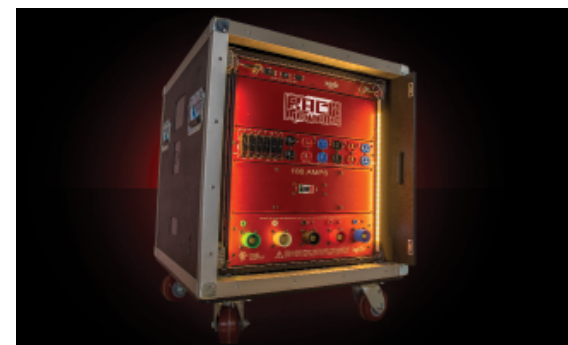

Whirlwind Cyclone Cases

Metro Area: Rochester, NY
Standard Designs: Yes
Custom Work: Yes
Types Offered: ATA
Wall Material: Marine-grade HDPE panels
Notes: Lighting and ColourBond custom finishes available

whirlwindusa.com