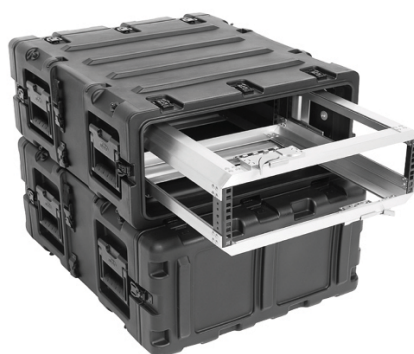

SKB Cases

Metro Area: Southern CA
Standard Designs: Yes
Custom Work: Custom foam interiors offered
Types Offered: ATA
Wall Material: Molded case specialists

skbcases.com