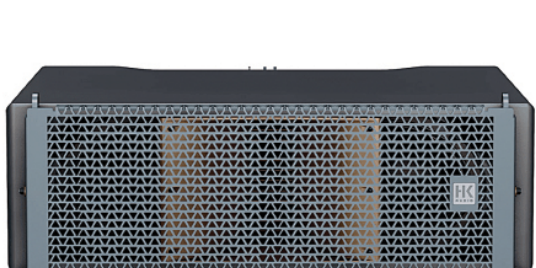

HK Audio COSMO C6

Configuration: Two-way; dual LF
LF: (2) 6.5" woofers
HF: 1.4" exit compression driver
Frequency Response: 70 Hz to 19k Hz (±3 dB)
Dispersion (H): 100°
Size: 8.7 x 23.6 x 17.7"
Weight: 44.1 pounds
Power: Unpowered
Notes: Distributed by Yorkville Sound
Companion Sub: CF118, CS118

pro.hkaudio.com