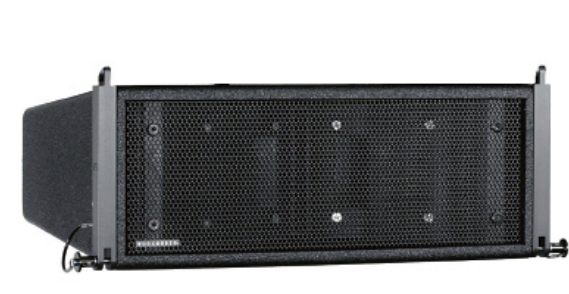

PreSonus WorxAudio TrueLine V5

Configuration: Two-way; dual LF
LF: (2) 5" neodymium woofers
HF: 1" compression driver
Frequency Response: 65 Hz to 18k Hz
Dispersion: 120° x 10°
Size: 7.2 x 19 x 13.4"
Weight: 30 pounds
Power: Passive; optional digital amplifier
Notes: Proprietary FlatWave Former wave shaping device
Companion Sub: TrueLine X115

commercial.presonus.com